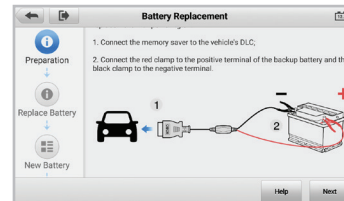

BATTERY REPLACEMENT DIAGRAMS