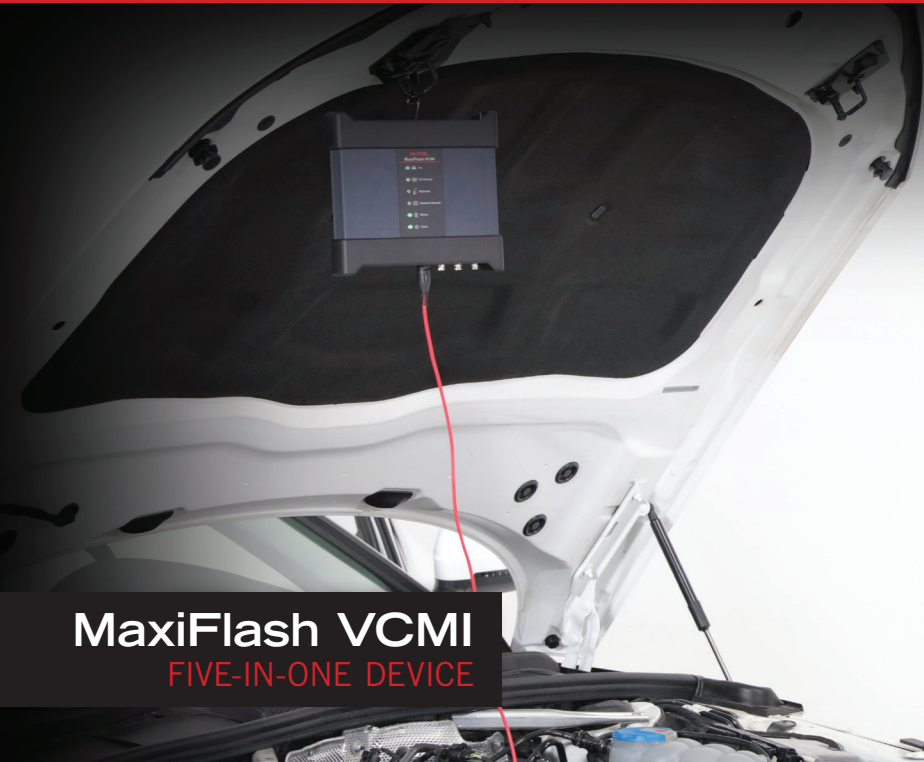

MAXISYS MS919 & MS909

POWERFUL COMPLETE DIAGNOSTIC SYSTEM

MaxiFlash VCMII
FIVE-IN-ONE DEVICE