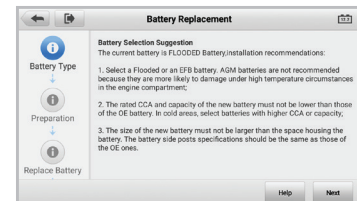

STEP-BY-STEP INSTRUCTIONS