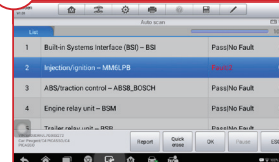

AUTOSCAN ALL MODULES