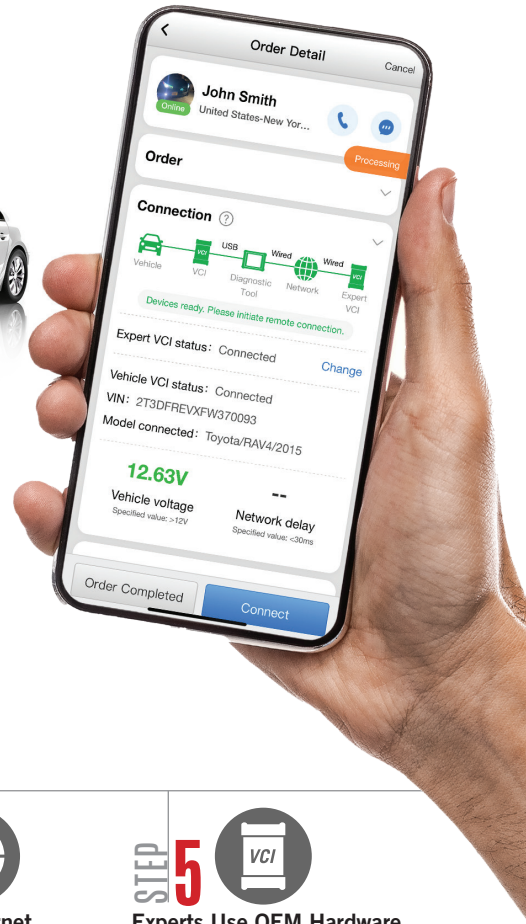

WHAT IS REMOTE EXPERT?

Developed by Autel, Remote Expert is a cloud-based solution offering technicians with module programming skills a connection to pre-qualified Remote Experts in the field. Offered through supported MaxiSYS Tablets, technicians now have the ability to connect with experts ready to complete their programming needs.