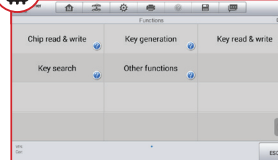

KEY PROGRAMMING