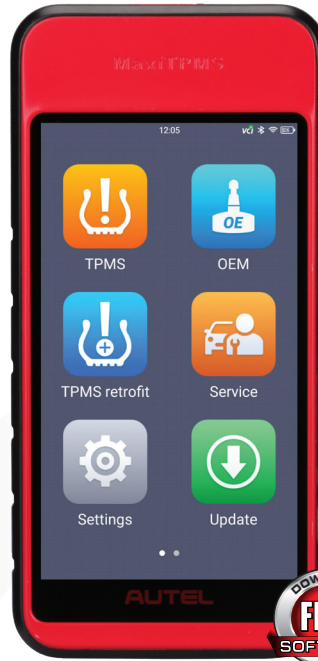

ITS600

5.5-INCH SCREEN