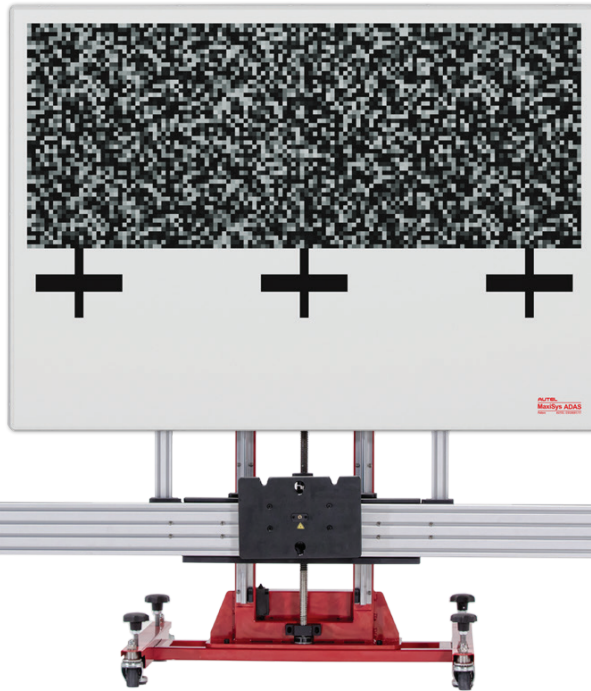

STANDARD SYSTEM

AVAILABLE PACKAGES

- STANDARD LDW PART# LDW20
- STANDARD LDW +TABLET PART# LDW20T
- STANDARD ALL SYSTEMS PART# AS20
- STANDARD ALL SYSTEMS +TABLET PART# AS20T

SCAN FOR MORE
PACKAGE INFO

ACCESSORIES INCLUDED

IDEAL
FOR:

BODY SHOP

GLASS REPAIR

GENERAL REPAIR

Ideal for In-Shop Calibrations, for use on an alignment lift, or integrated with a compatible Alignment Machine. The sturdy, adjustable frame provides a new station to bring ADAS Calibration services in-house.