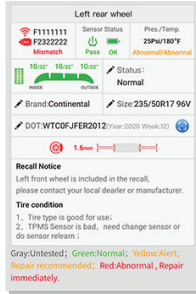

REAL-TIME TIRE HEALTH ANALYSIS WHEN USED WITH ITS600