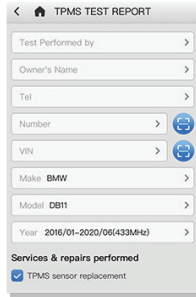

REAL-TIME TIRE HEALTH ANALYSIS WHEN USED WITH ITS600