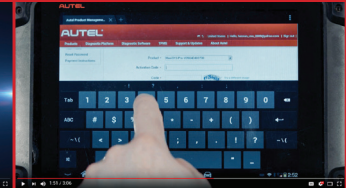

REDEEM CODE TO ACTIVATE
SUBSCRIPTION & WARRANTY