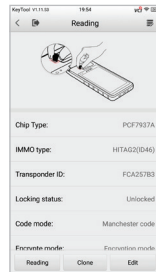

SCAN TO WATCH
TRAINING VIDEOS
YouTube

KM100

WI-FI SOFTWARE UPDATES

DOWNLOAD
FREE
SOFTWARE
ONE YEAR LIMITED WARRANTY

KEY READING

2 IKEYS
ALSO SOLD SEPARATELY

5.5-INCH SCREEN

VCI200