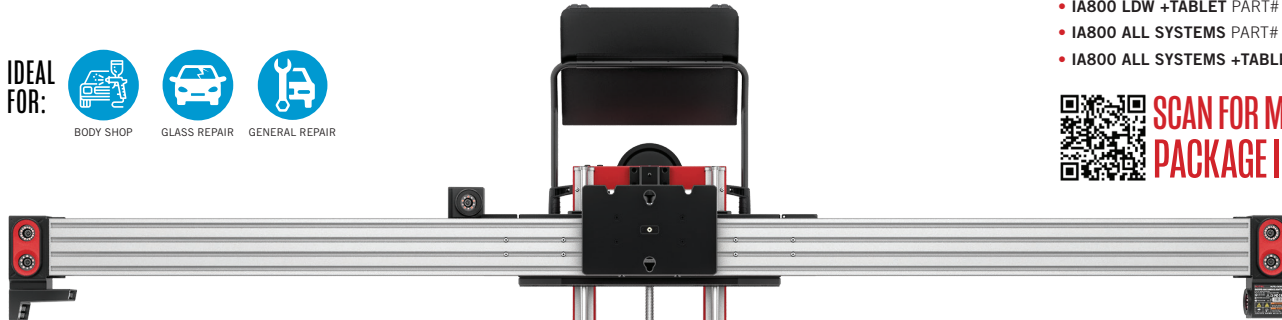

IA800 SYSTEM

IDEAL FOR:

BODY SHOP

GLASS REPAIR

GENERAL REPAIR

AVAILABLE PACKAGES

- IA800 LDW PART# LDW30
- IA800 LDW +TABLET PART# LDW30T
- IA800 ALL SYSTEMS PART# AS30
- IA800 ALL SYSTEMS +TABLET PART# AS30T

SCAN FOR MORE PACKAGE INFO

ACCESSORIES INCLUDED

ADAS ACCESSORIES PACKAGE

PART NO: ADASACCESSORY (SOLD SEPARATELY)

Available as a complete package or as an easy to install upgrade of your Autel Standard Calibration System. Provides the fastest, most accurate target positioning without mechanical measurements. Also performs Wheel Alignment Pre-Check.