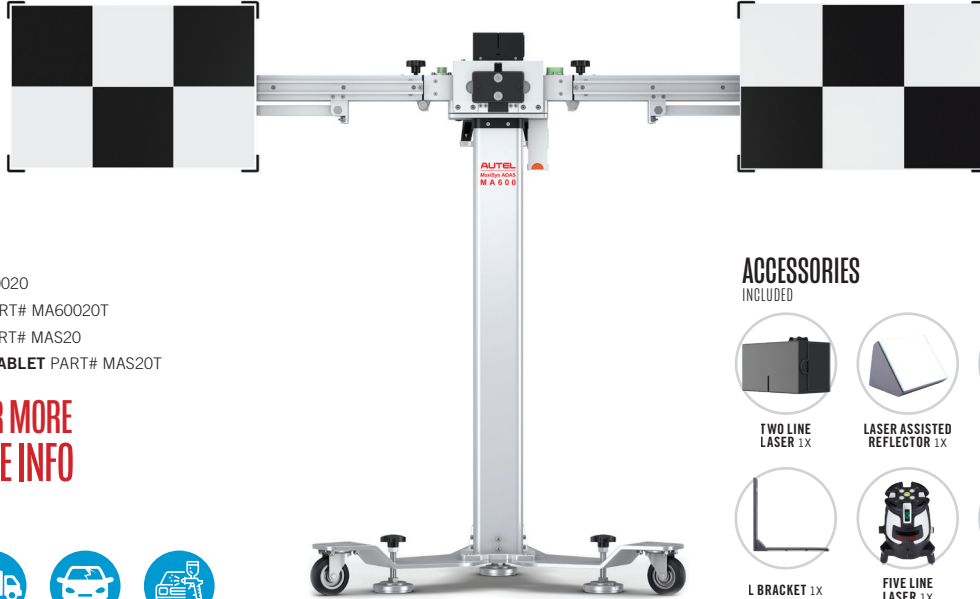

MA600 SYSTEM

AVAILABLE PACKAGES

- MA600 LDW PART# MA60020
- MA600 LDW +TABLET PART# MA60020T
- MA600 ALL SYSTEMS PART# MAS20
- MA600 ALL SYSTEMS +TABLET PART# MAS20T

IDEAL FOR:

COMPACT

MOBILE

GLASS REPAIR

BODY SHOP

ACCESSORIES INCLUDED

TWO LINE LASER 1X

LASER ASSISTED REFLECTOR 1X

LASER REFLECTIVE BOARD 1X

L BRACKET 1X

FIVE LINE LASER 1X

PLUMB LINE 1X

MOUNTING PLATE 1X
*AVAILABLE WITH ALL SYSTEM PACKAGES ONLY.

The Autel MaxiSYS ADAS MA600 portable calibration system is ideal for multi-location shops. The compact frame, folds and disassembles to easily fit into the trunk of a car or service truck for easy transportation.