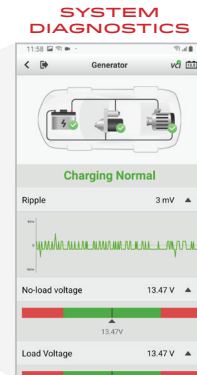

BT608

5.5-INCH TOUCHSCREEN

Built-in Thermal Printer   Temperature Compensation

AutoSCAN All System Diagnostics   Electrical Reset

Battery Health Report   Read & Erase Codes