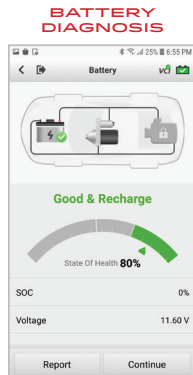

BT608

5.5-INCH TOUCHSCREEN

Built-in Thermal Printer   Temperature Compensation

AutoSCAN All System Diagnostics   Electrical Reset

Battery Health Report   Read & Erase Codes