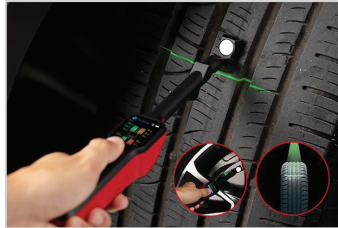

EXPANDED TIRE SERVICE WITH TBE200

MORE INFO PAGES 4&5