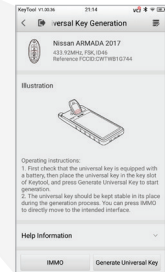

KEY GENERATION

Key Generator

Ignition Coil Detection

OE-Level Vehicle Coverage

Transponder Reading

Advanced Service Functions

Key Unlocking / Key Renewal