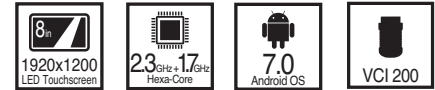

FEATURES

CLOUD SERVICES

- Pre/Post-SCAN Reports
- Customer Vehicle Data
- Report Storage & File Sharing

SCAN TO WATCH
TRAINING VIDEOS
YouTube

MS906PRO

- ScanVIN / License Plate Reader
- Bi-Directional Control
- 16MP & 5MP Front Camera
- FCA Secure Gateway Access
- ADAS & Battery Function Capability
- New Cloud Services COMING SOON

OBDII CONNECTOR KIT INCLUDED
1-YR FREE SOFTWARE

MS906PRO-TS

- Complete TPMS Functionality
- Bi-Directional Control
- 1-Sensor Programming
- FCA Secure Gateway Access
- ADAS & Battery Function Capability
- New Cloud Services COMING SOON

OBDII CONNECTOR KIT INCLUDED
1-YR FREE SOFTWARE

ALL CURRENT MAXISYS
TABLET MODELS CONTAIN
THE FOLLOWING FEATURES