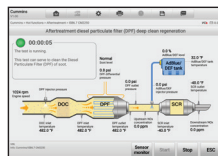

DIAGNOSTIC INTELLIGENCE