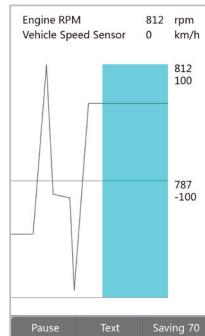

FEATURES & FUNCTIONS

ALL SYSTEMS DIAGNOSTICS

- Read/ Test/ Clear trouble codes in ALL Systems: ABS, SRS, ENGINE, TRANSMISSION+
- Auto VIN for Quick DTC Definitions
- Live Data to test individual systems
- Communicate with door modules, body controllers, electronic modules
- Support all OBDII protocols and 10 test modes including Freeze Frame, Enhanced Mode 6, Vehicle Info, I/M Readiness, On-Board Monitor and Component Tests
- Graph, record and playback freeze frame data

AFFORDABLE SERVICE 7 FUNCTIONS

- Read and clear trouble codes, control and test BMS / EPB /SAS/ Oil Light Reset I DPF systems
- Diesel particulate/ including forced regeneration
- Reset steering angle sensor (SAS functionality)
- Reset oil service and battery registration
- Resets Battery Monitoring System
- Reset service mileage and service intervals
- Perform OLS / oil service resets
- Set inspection 1 & 2 service intervals
- Opens and closes EPB (electronic brake calipers) for pad removal and service
- Read and clear EPB/SBC trouble codes
- Diagnose EPB/SBC (Sensotronic Brake Control) caliper functionality with bi-directional control
- Perform O2 monitor, on-board monitor, I/M readiness and component testing

LIVE ENGINE DATA

AUTO SCAN

100%	Auto Scan	
1	ABS--Anti-Lock Brake / Traction Control Module	Fault | 3
2	EPS--Electronic-Controlled Power Steering	Pass | No Fault
3	PCM--Powertrain	Pass | No
4	TCM--Transmission Control Module	Pass | No Fault

Quick Erase Save Display DTC