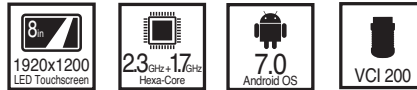

FEATURES

CLOUD SERVICES

- Pre/Post-SCAN Reports
- Customer Vehicle Data
- Report Storage & File Sharing

SCAN TO WATCH
TRAINING VIDEOS
YouTube

MS906PRO

- ScanVIN / License Plate Reader
- Bi-Directional Control
- 16MP & 5MP Front Camera
- FCA Secure Gateway Access
- ADAS & Battery Function Capability
- New Cloud Services COMING SOON

OBDII CONNECTOR KIT INCLUDED
1-YR FREE SOFTWARE

MS906PRO-TS

- Complete TPMS Functionality
- Bi-Directional Control
- 1-Sensor Programming
- FCA Secure Gateway Access
- ADAS & Battery Function Capability
- New Cloud Services COMING SOON

OBDII CONNECTOR KIT INCLUDED
1-YR FREE SOFTWARE

ALL CURRENT MAXISYS
TABLET MODELS CONTAIN
THE FOLLOWING FEATURES