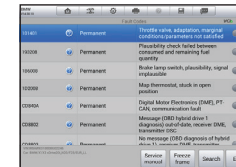

FAULT CODES

ALL CURRENT MAXISYS
TABLET MODELS CONTAIN
THE FOLLOWING FEATURES