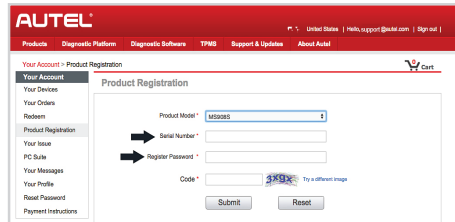

4 WAYS TO ENROLL:

YOUR AUTHORIZED AUTEL DEALER OR RETAILER

Pick up a card and enter the number from the back.

DIRECTLY FROM YOUR TABLET

Renew quickly, right on the tool.

YOUR AUTEL.COM ACCOUNT

Visit pro.autel.com and sign in with your Autel ID. Click the "Expired Software" link to identify which of your tools needs a software update.

DIRECTLY FROM YOUR TABLET

REGISTER YOUR MAXISYS AT
PRO.AUTEL.COM & PURCHASE TCP

USE ACTIVATION CODE ON CARD OR
DIGITAL CODE PROVIDED IN EMAIL

REDEEM CODE TO ACTIVATE
SUBSCRIPTION & WARRANTY

FROM YOUR AUTEL.COM ACCOUNT

PRODUCT REGISTRATION
Register via PC or Directly from Tablet

1. Create a FREE Autel User ID at pro.auteltech.com
2. Go to Product Registration
3. Select tool from the Drop Down Menu
4. Enter Serial Number and Password found on tool under Settings, then About
5. Enter the Capcha Code then Submit