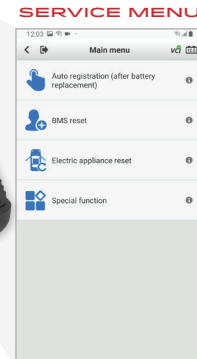

BT608

5.5-INCH TOUCHSCREEN

Built-in Thermal Printer   Temperature Compensation

AutoSCAN All System Diagnostics   Electrical Reset

Battery Health Report   Read & Erase Codes