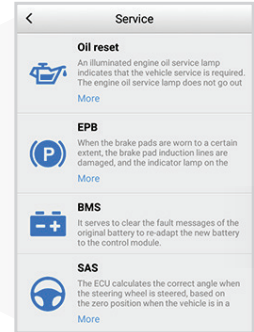

DIAGNOSTICS & SERVICE