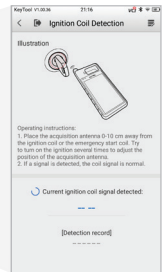

COIL DETECTION