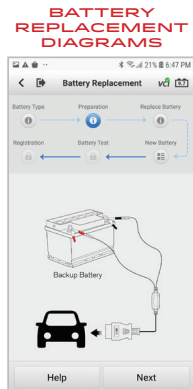

BT608

5.5-INCH TOUCHSCREEN

Built-in Thermal Printer   Temperature Compensation

AutoSCAN All System Diagnostics   Electrical Reset

Battery Health Report   Read & Erase Codes