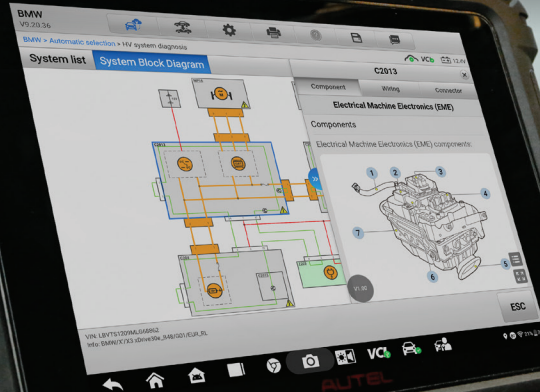

MAXISYS ULTRA EV & MS909EV

ADVANCED DIAGNOSTICS FOR EV, HYBRID PLUG-IN, GAS & DIESEL VEHICLES

THE POWER OF
EVOLUTION

- DETAILED BATTERY PACK DIAGNOSTICS
- STATE OF CHARGE & STATE OF HEALTH ANALYSIS
- SPECIALIZED BATTERY ANALYSIS VIA BMS
- DETAILED CABLE CONNECTION DIAGRAMS

EV DIAGNOSTICS & ANALYSIS

AUTEL UPDATES PROVIDE LATEST OE LEVEL COVERAGE FOR US / ASIAN / EUROPEAN VEHICLES (1996 TO PRESENT) INCLUDING SUPERCARS