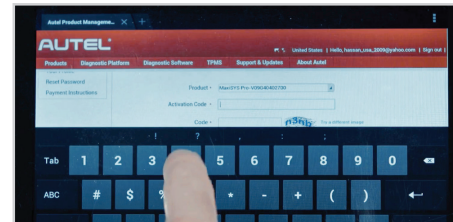

4 WAYS TO ENROLL:

YOUR AUTHORIZED AUTEL DEALER OR RETAILER

Pick up a card and enter the number from the back.

DIRECTLY FROM YOUR TABLET

Renew quickly, right on the tool.

YOUR AUTEL.COM ACCOUNT

Visit pro.autel.com and sign in with your Autel ID. Click the "Expired Software" link to identify which of your tools needs a software update.

AN AUTEL CUSTOMER SUPPORT SPECIALIST

Our friendly support staff are happy to guide you through the update process.

Updating your tool coverage with a full year TCP subscription is fast and easy. Choose one of four easy ways to renew your coverage and your Autel tool will be up and running with unlimited access to the latest software and functionality.

DIRECTLY FROM YOUR TABLET

REGISTER YOUR MAXISYS AT
PRO.AUTEL.COM & PURCHASE TCP

USE ACTIVATION CODE ON CARD OR
DIGITAL CODE PROVIDED IN EMAIL

REDEEM CODE TO ACTIVATE
SUBSCRIPTION & WARRANTY

FROM YOUR AUTEL.COM ACCOUNT

PRODUCT REGISTRATION
Register via PC or Directly from Tablet

1. Create a FREE Autel User ID at pro.auteltech.com
2. Go to Product Registration
3. Select tool from the Drop Down Menu
4. Enter Serial Number and Password found on tool under Settings, then About
5. Enter the Capcha Code then Submit