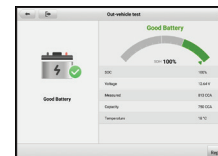

BATTERY ANALYZATION

ALL CURRENT MAXISYS
TABLET MODELS CONTAIN
THE FOLLOWING FEATURES

*ON SUPPORTED VEHICLES