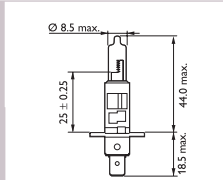

HI

P14,5s

13258