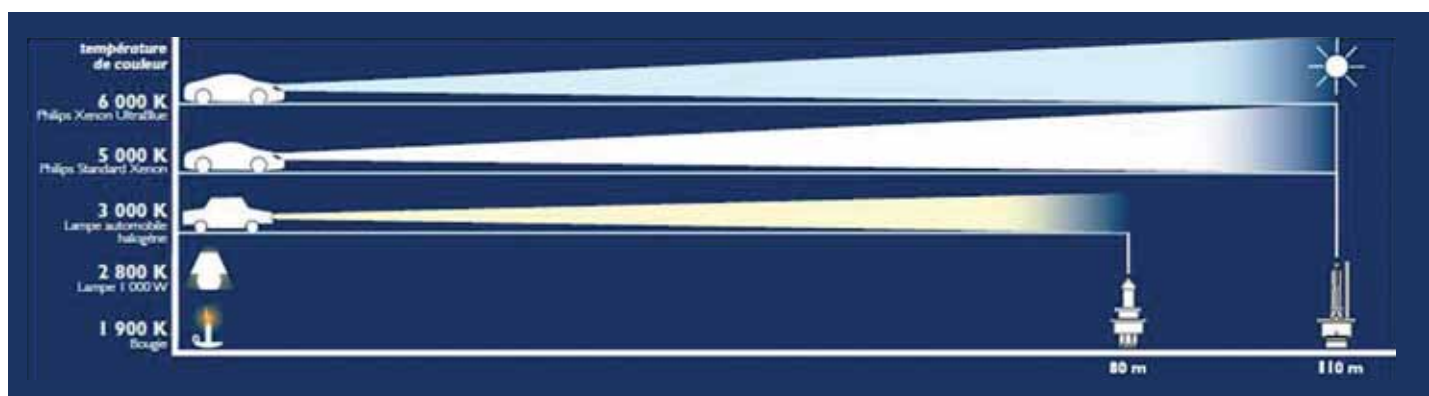

Xenon UltraBlue Daylight

- > Ultimate Xenon upgrade
- > Homologated 6 000 K bluish effect

Xenon UltraBlue is designed for the most demanding Xenon drivers. Its distinctive **6 000 K bluish light** turns heads and transforms even the darkest night into daylight.