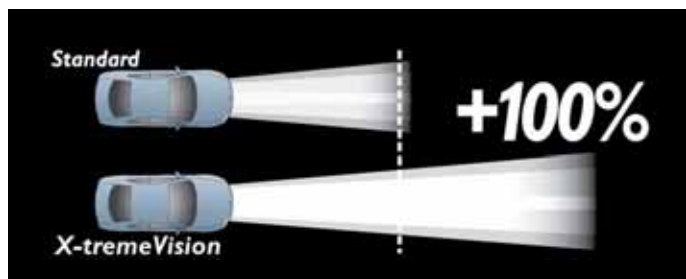

With VisionPlus signalling

- the driver of the car behind you can react 50% faster (i.e. gaining 3 meters' braking distance at a speed of 100 km/h)
- brake lighting is faster and more effective.

H1

H4

H7

X-tremeVision

Maximum Performance
for Maximum visibility

- > 100% more light on the road
- > Maximum brightness

The New X-tremeVision is based on unique filament design, optimized geometry, X-tremeVision uses quartz burner and high pressure gas filling for optimal lifetime. Thanks to this unique technology, X-tremeVision offers 100% more light on the road compared to standard products, offering maximum visibility on the road.