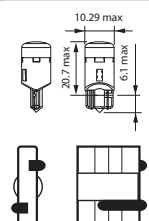

W5W LED 6000K

Ordering Nbr	V	W	Base	GOC	EAN1	ECE	EAN 3	Pack Qty
129666000KX2	12	1	W2.1X9.5D	70344330	8 727900 703443		8727900703450	10