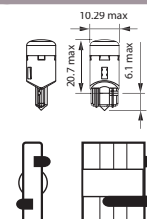

W5W LED 6000K

Ordering Nbr	V	W	Base	GOC	EAN1	ECE	EAN 3	Pack Qty
129666000KX2	12	1	W2.1X9.5D	70344330			8727900703450	10