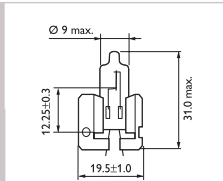

HI

P14,5s

13258

HI MasterLife

Ordering Nbr	V	W	Base	GOC	EAN1	ECE	EAN 3	Pack Qty
13258MLC1	24	70	P14,5s	82569860	8 711500 825698	E1 22C	8711500825704	100

HI MasterDuty

Ordering Nbr	V	W	Base	GOC	EAN1	ECE	EAN 3	Pack Qty
13258MDB1	24	70	P14,5s	82585830	8 711500 825858	E1 22C	8711500825865	10
13258MDC1	24	70	P14,5s	82577360	8 711500 825773	E1 22C	8711500825780	100

H2

X511

13311

H2

Ordering Nbr	V	W	Base	GOC	EAN1	ECE	EAN 3	Pack Qty
13311C1	24	70	X511	47751460	8 711500 477514	E1 22A	8711500416179	100

H3

PK22s

13336 / 13628

H3 MasterDuty BlueVision

Ordering Nbr	V	W	Base	GOC	EAN1	ECE	EAN 3	Pack Qty
13336MDBVS2	24	70	PK22s	77486628	8 711500 774866	E1 21U	8711500774897	5
13336MDBVB1	24	70	PK22s	77488030	8 711500 774880	E1 21U	8711500774910	10