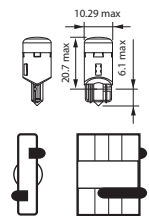

W5W LED 4000K

Ordering Nbr	V	W	Base	GOC	EAN1	ECE	EAN 3	Pack Qty
129644000KX2	12	1	W2.1X9.5D	70346730	8 727900 703467		8727900703474	10