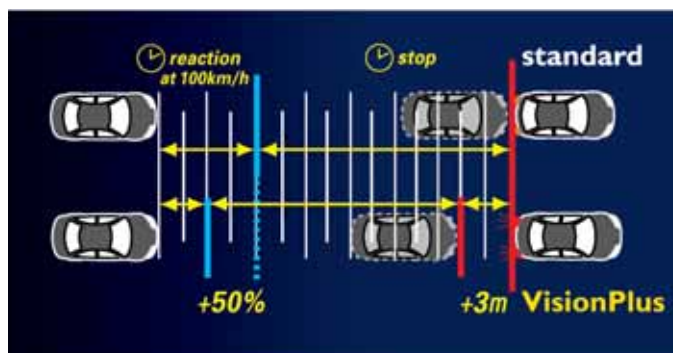

With VisionPlus signalling

- the driver of the car behind you can react 50% faster (i.e. gaining 3 meters' braking distance at a speed of 100 km/h)
- brake lighting is faster and more effective.